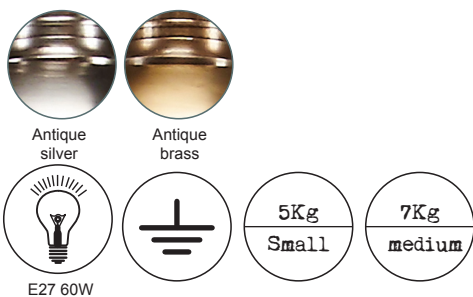

# BOURKE SILVER Pendants

A classic-shaped pendant light in antique silver or antique brass finish. Featuring a fabric cord drop and available in 2 sizes.

PRODUCT NAME: **Bourke**  
 PRODUCT TYPE: **Pendant**  
 DESCRIPTION: **Formed metal**  
 PRODUCT CODE: **Small 10231SI, medium 10232SI**  
 MATERIAL: **Steel**  
 FINISH: **Antique silver**  
 CORD MATERIAL: **Black fabric cord**

## COLOUR RANGE:

## DIMENSIONS: