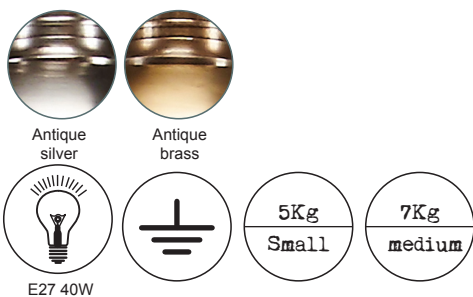

## Pendants

A classic-shaped pendant light in antique silver or antique brass finish. Featuring a fabric cord drop and available in 2 sizes.

PRODUCT NAME: **Bourke**  
 PRODUCT TYPE: **Pendant**  
 DESCRIPTION: **Formed metal**  
 PRODUCT CODE: **Small 10231BR, medium 10232BR**  
 MATERIAL: **Steel**  
 FINISH: **Antique brass**  
 CORD MATERIAL: **Black fabric cord**

### DIMENSIONS: